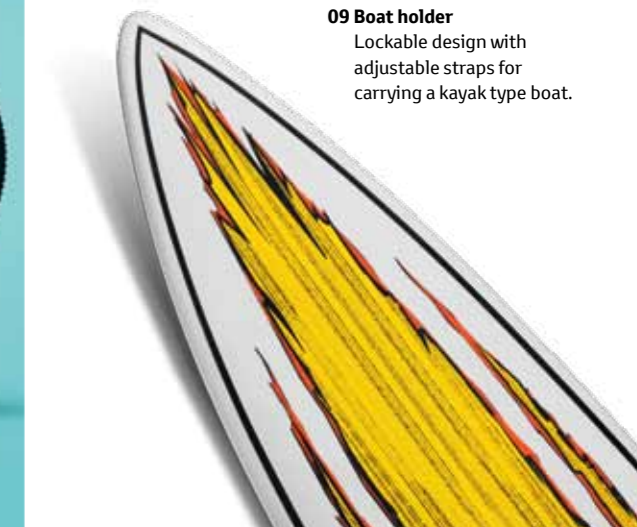

Adventurous

Life is one big adventure. There's so much to experience and enjoy. When you fit your Prius with the Toyota roof rack and your choice of special carrying attachments you introduce flexibility to explore every leisure opportunity that comes your way.

01 Roof rack

Strong yet lightweight aluminium design with integral locking.

02 Ski box - standard

Custom designed for ski accessories. Passenger side opening and central locking add convenience and security.

03 Luggage box - standard

An aerodynamic design with big interior dimensions. Features include central locking and passenger side opening.

04 Ski box - luxury

Big capacity in an aerodynamic design with stylish exterior and interior details. Includes central locking and passenger side opening.

Rear bicycle holder

Light weight, lockable steel design for safely transporting up to two bicycles without a towing hitch. An ingenious 'Easy Click' system simplifies installation and removal, allows tilting for trunk access and enables compact fold-flat storage when not in use. Includes an integral lights and licence plate holder.

05 Luggage box - luxury

Stylish exterior details and a tailored interior enhance the quality. With central locking and passenger side opening.

06 Luxury bike holder

Includes lightweight aluminium frame, moulded profiles to grip the bicycle wheels and a tough anti-theft system.

07 Ski holders

Choice of lockable designs. The small holders carry four pairs of skis or two snowboards. The large size holds six pairs of skis or four snowboards.

08 Surfboard / mast holder

Purpose designed for the awkward shape of a surfboard or wind-surfboard and mast.

09 Boat holder

Lockable design with adjustable straps for carrying a kayak type boat.

01

02

03

04

05

06

07

08

09