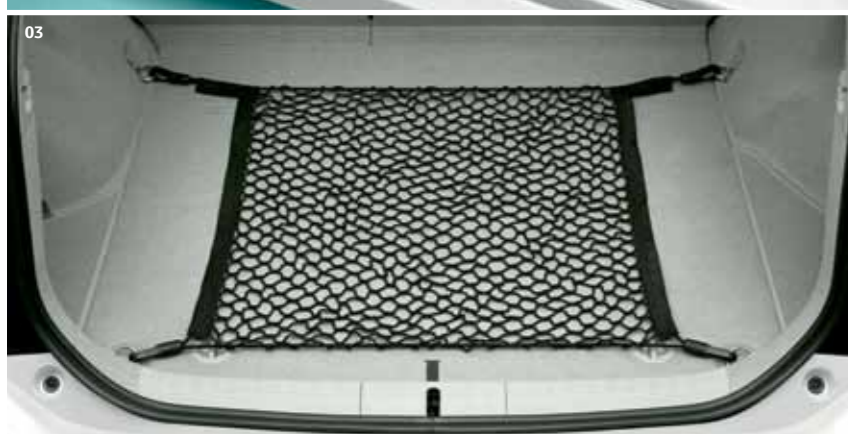

Practical

The Toyota accessory range reflects the different ways that people interact with their car. You'll find practical lifestyle options for driving in the country or the city, on long journeys or trips about town.

For instance, there's a superb choice of mats to guard your carpets. For the trunk you can choose a cool box and cargo nets to keep refreshments and smaller possessions tidy. And there's even a filter to clean the air before it enters the cabin.

01 Scuff plates

Stylish brushed aluminium protection for door sills.

02 Trunk liner

Durable black rubber with raised edges and an anti-slip surface.

03 Cargo net – horizontal

Perfect for preventing bags sliding in the trunk.

04 Cargo net – vertical

The practical way to keep smaller possessions tidy.

05 & 06 Textile floor mats

High quality velour in either grey or aqua colours.

07 Rubber floor mat

The ultimate protection against mud and dirt.

08 Cool box

Plugs into your car's 12V accessory socket to keep refreshments either hot or chilled.

09 Cabin air filter

Helps prevent pollen, dust, odours and fumes entering the cabin.

10 Front seat heater

Comfortable warmth for when the weather is really cold.