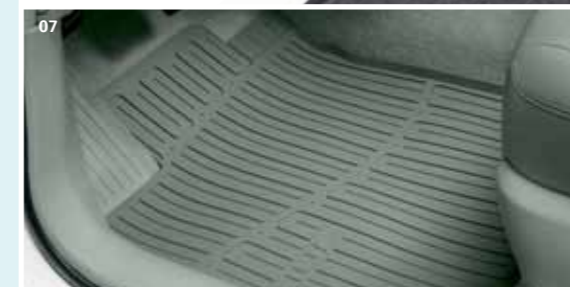

Practical

The Toyota accessory range reflects the different ways that people interact with their car. You'll find practical lifestyle options for driving in the country or the city, on long journeys or trips about town.

For instance, there's a superb choice of mats to guard your carpets. For the trunk you can choose a cool box and cargo nets to keep refreshments and smaller possessions tidy. And there's even a filter to clean the air before it enters the cabin.

01 Scuff plates

Stylish brushed aluminium protection for door sills.

02 Trunk liner

Durable black rubber with raised edges and an anti-slip surface.

03 Cargo net – horizontal

Perfect for preventing bags sliding in the trunk.

04 Cargo net – vertical

The practical way to keep smaller possessions tidy.

05 & 06 Textile floor mats

High quality velour in either grey or aqua colours.

07 Rubber floor mat

The ultimate protection against mud and dirt.

08 Cool box

Plugs into your car's 12V accessory socket to keep refreshments either hot or chilled.

09 Cabin air filter

Helps prevent pollen, dust, odours and fumes entering the cabin.

10 Front seat heater

Comfortable warmth for when the weather is really cold.