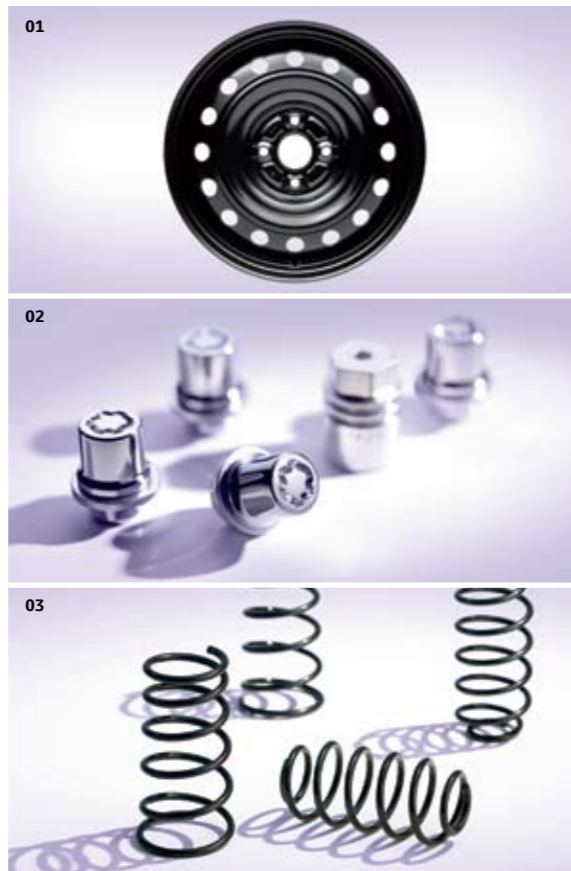

- **01 Winter rim wheels**
  Especially for use with winter tyres.
- **02 Wheel locks**
  The rounded profile and coded key help protect your valuable alloys.
- **03 Lowering springs**
  Engineered to complement the Urban Cruiser's shock absorbers.

Protection

Why accept the inevitable when you can guard against the obvious? Toyota accessories complement the Urban Cruiser's rugged appeal by protecting against those bumps and scrapes that can happen too easily in today's busy cities.